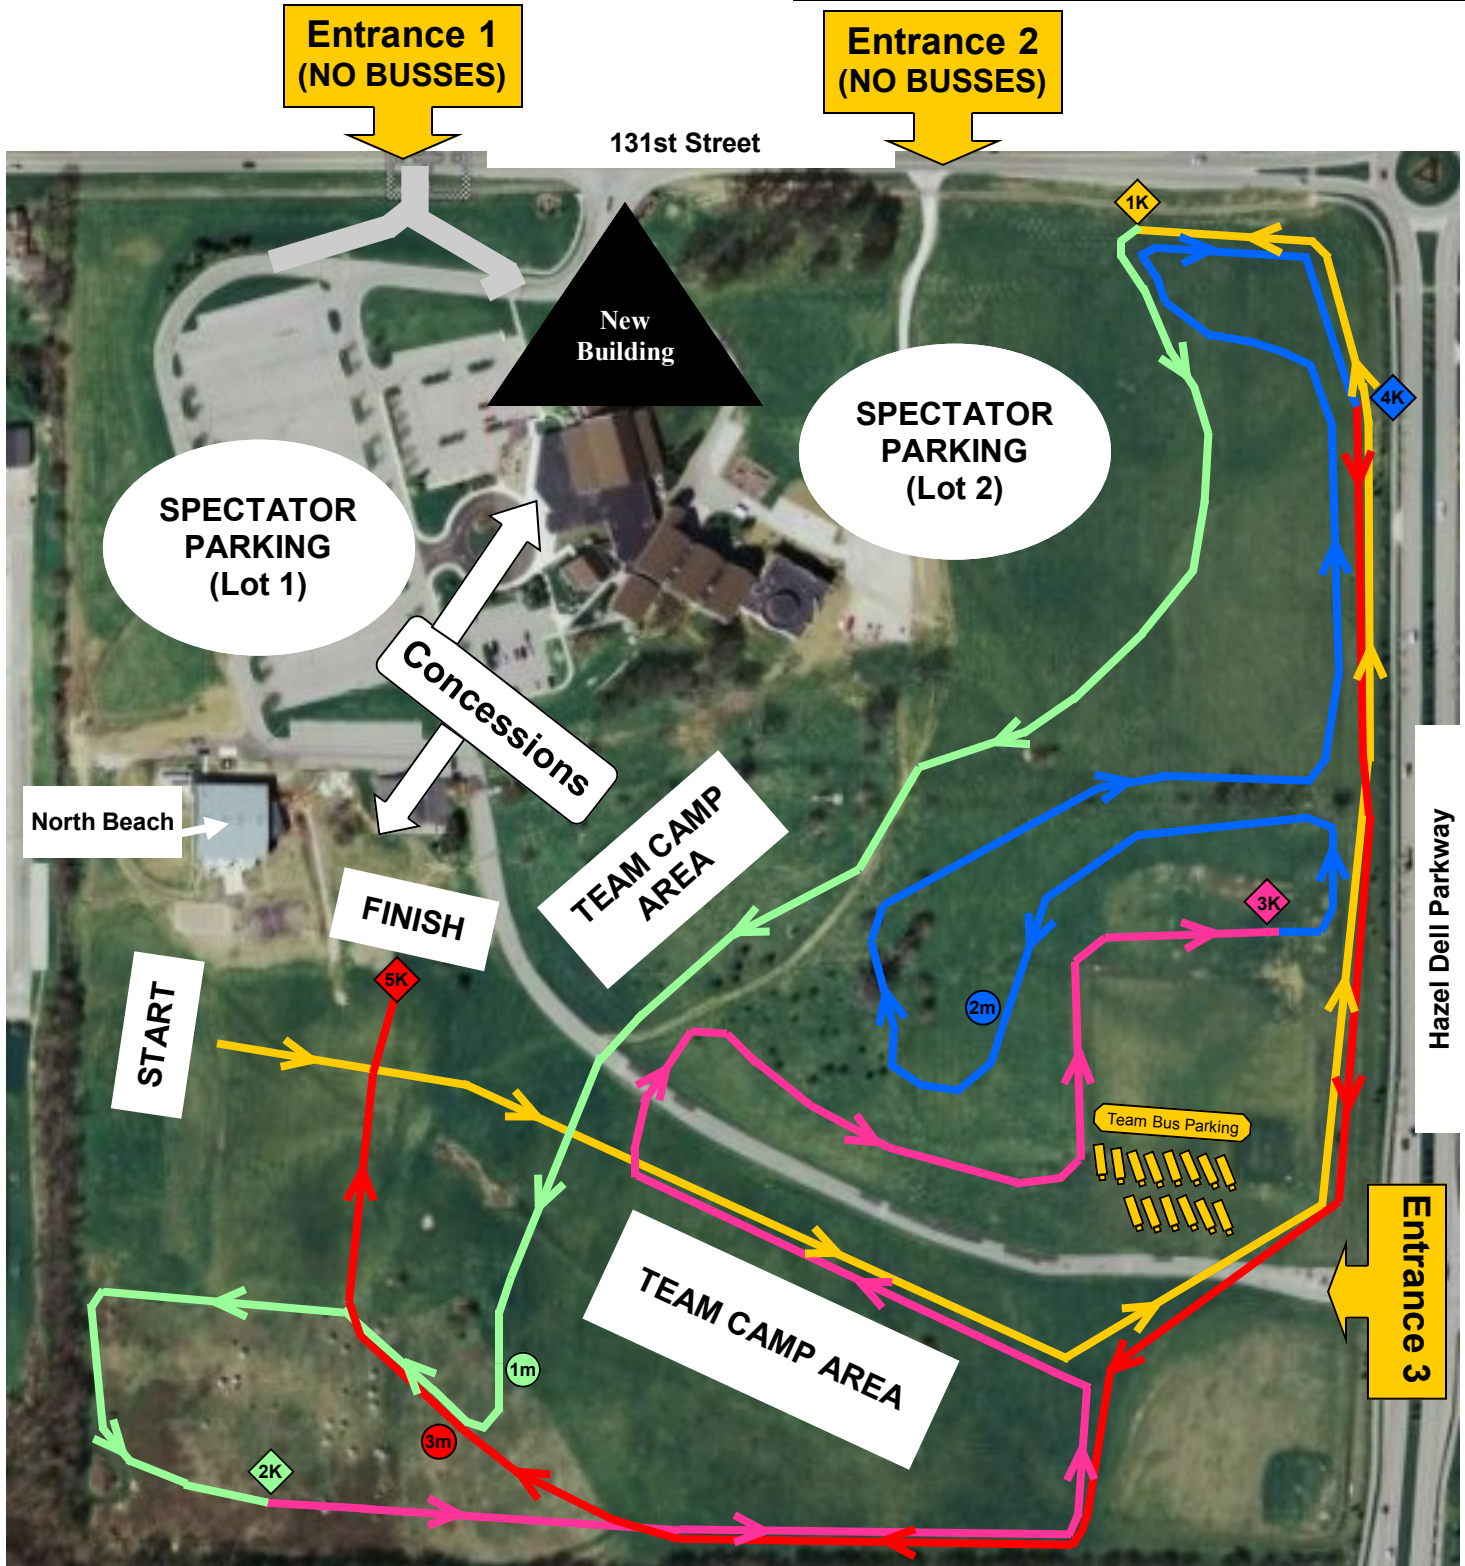

# FlashRock 5K Map

At Northview Church  
 12900 Hazel Dell Parkway  
 Carmel, IN 46033  
[www.northviewchurch.us](http://www.northviewchurch.us)

◆ Entrance 3 will be closed to thru traffic 1 hour before and 30 minutes following the Meet times, except for Team Bus drop off and pick up.

◆ In the event the grass becomes too soft for team bus parking, busses may be directed to park in the south end of the spectator parking lot #1. All busses must use entrance #3.