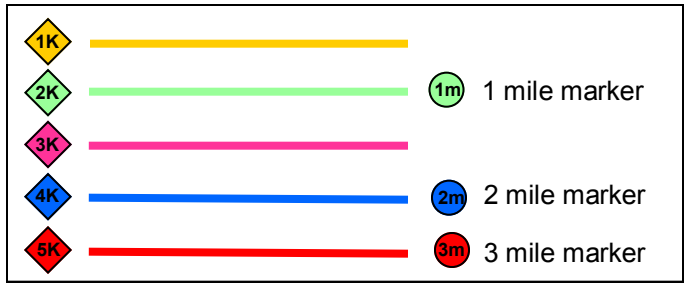

# FlashRock 5K Map

At Northview Church  
 12900 Hazel Dell Parkway  
 Carmel, IN 46033  
[www.northviewchurch.us](http://www.northviewchurch.us)

◆ Entrance 3 will be closed to thru traffic 1 hour before and 30 minutes following the Meet times, except for Team Bus drop off and pick up.

◆ In the event the grass becomes too soft for team bus parking, busses may be directed to park in the south end of the spectator parking lot #1. All busses must use entrance #3.